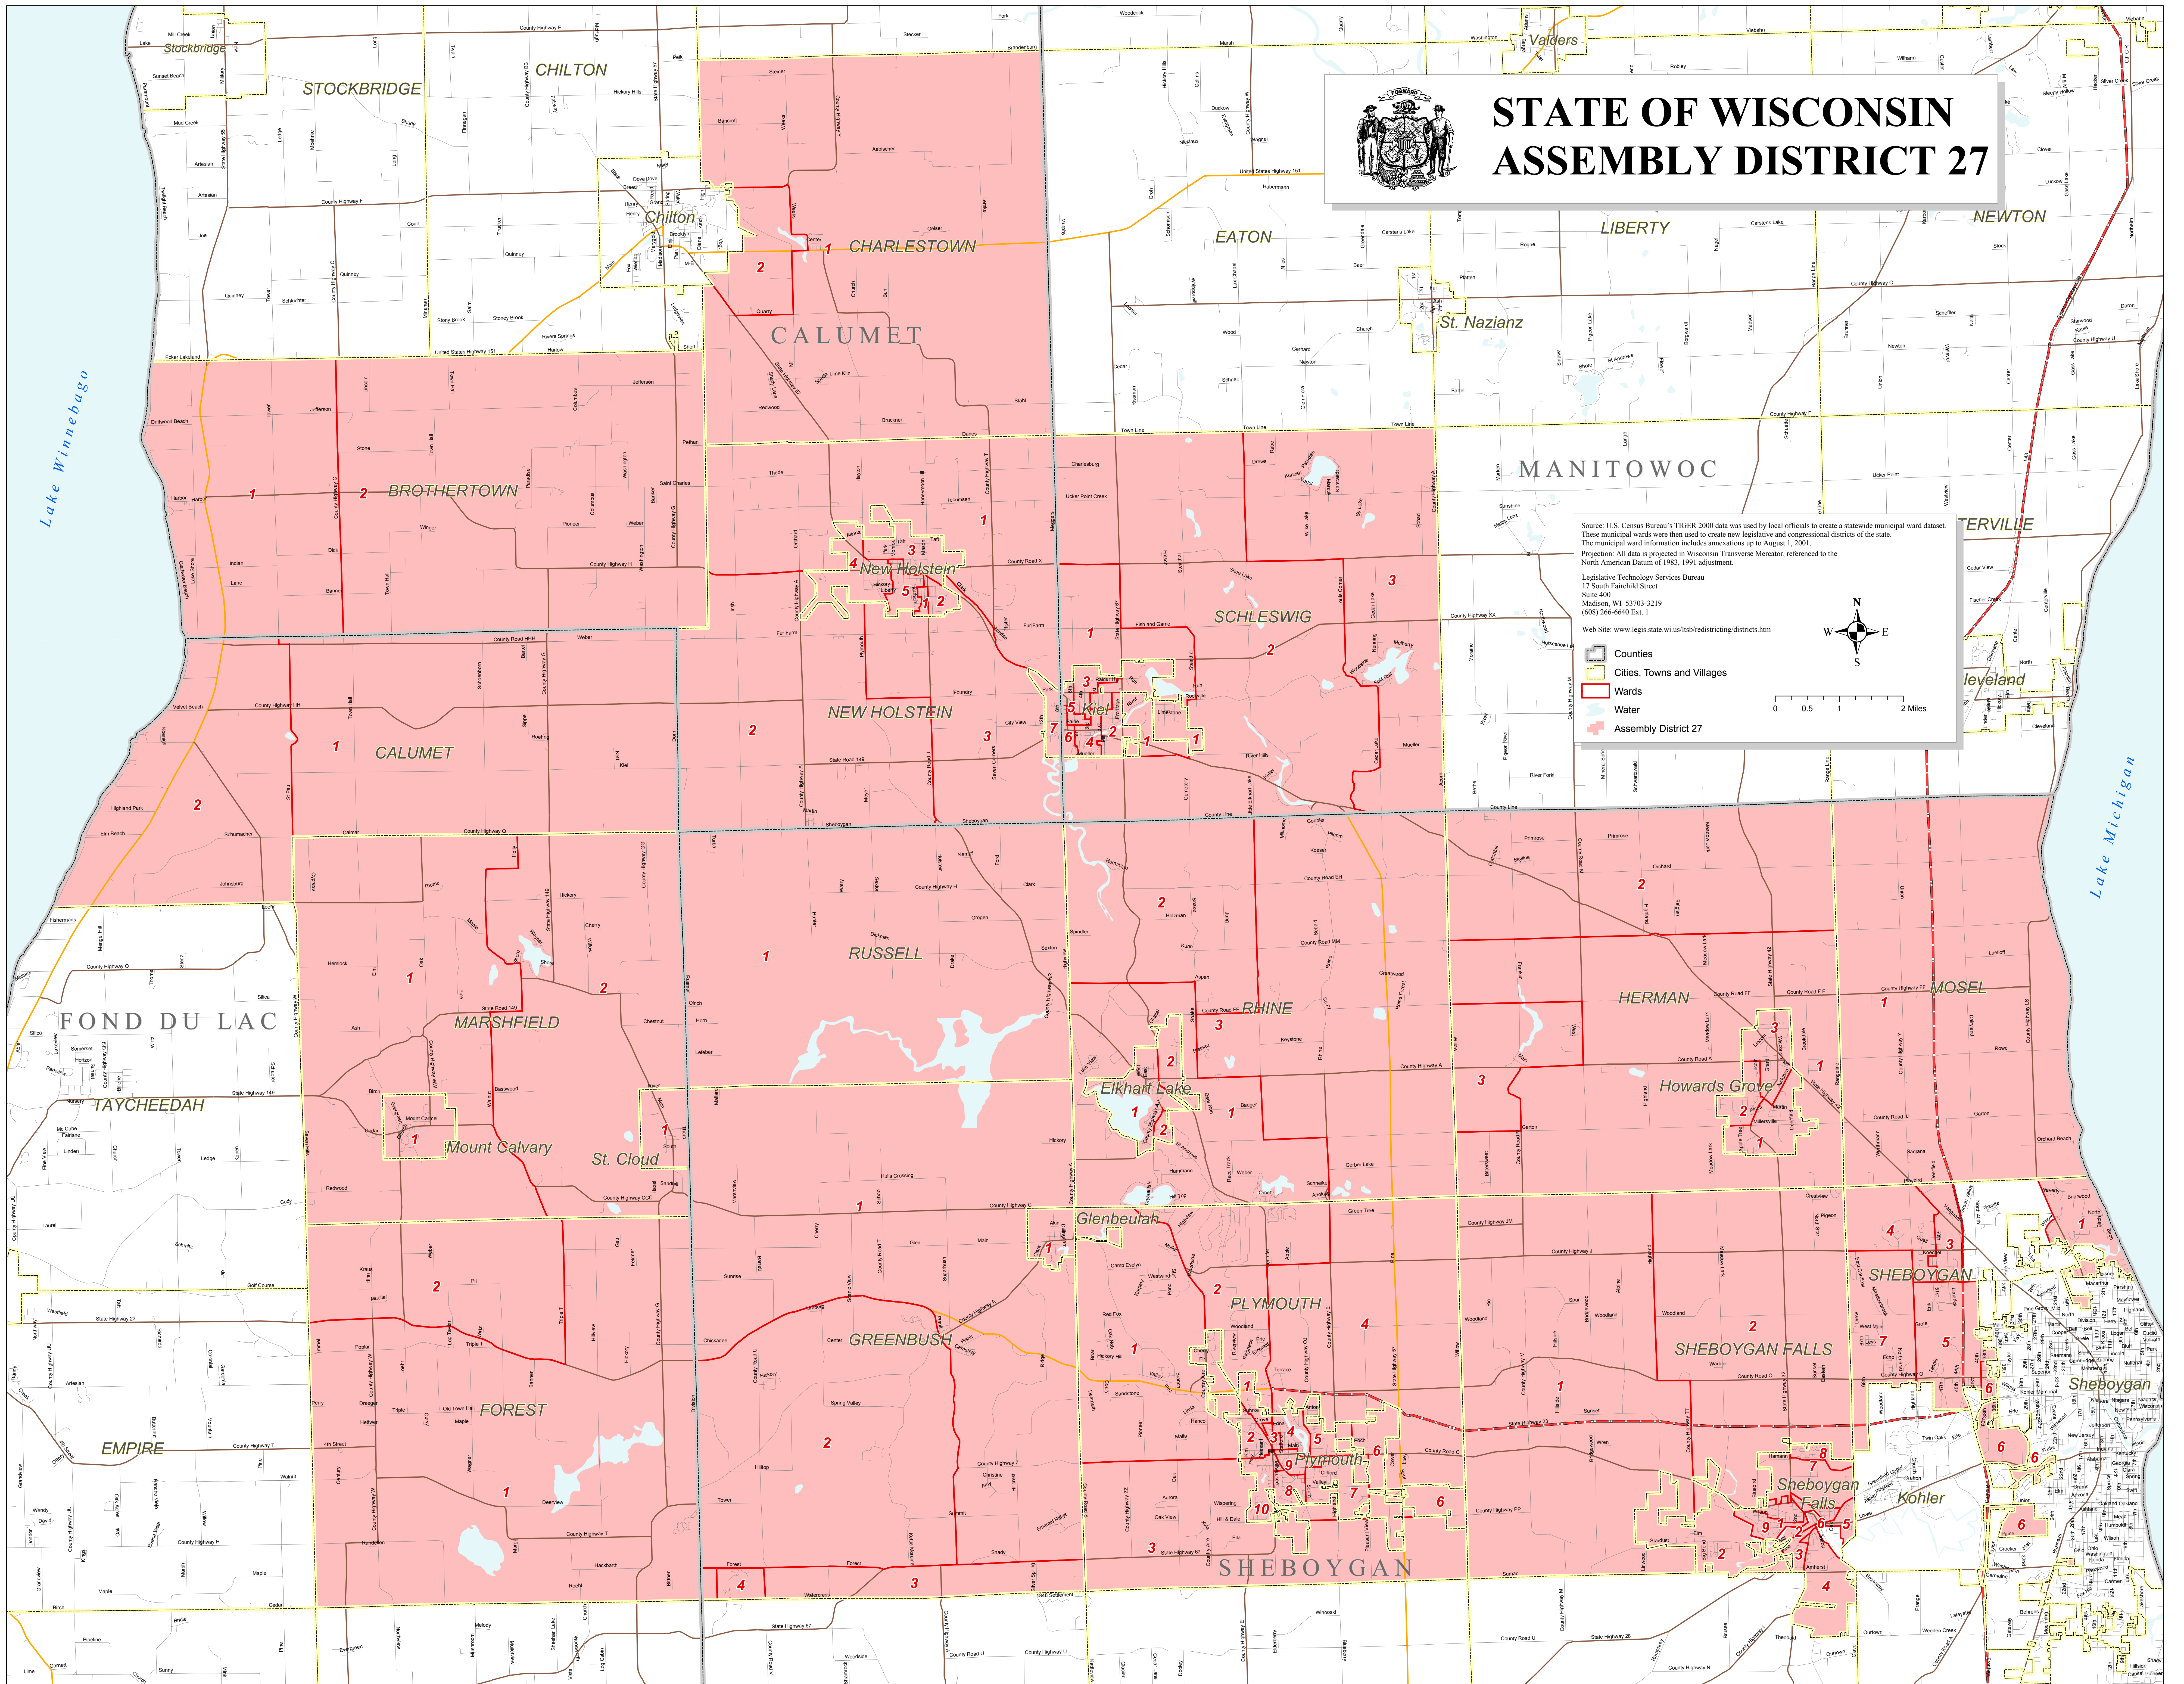

STATE OF WISCONSIN ASSEMBLY DISTRICT 27

Legislative Technology Services Bureau
17 South Fairchild Street
Suite 400
Madison, WI 53703-3219
(608) 266-6640 Ext. 1

- Counties
- Cities, Towns and Villages
- Wards
- Water
- Assembly District 27

0 0.5 1 2 Miles